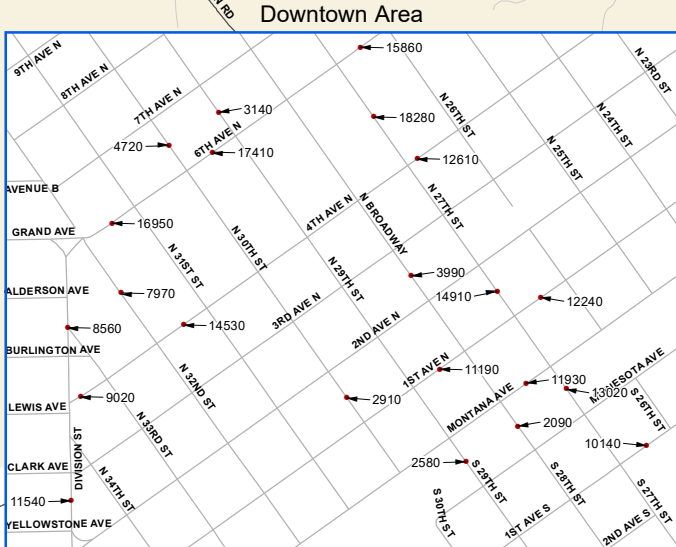

2017 Billings Urbanized Area Traffic Count Map

YELLOWSTONE COUNTY BOARD OF PLANNING & CITY OF BILLINGS

* Counts listed are 3 year averages *