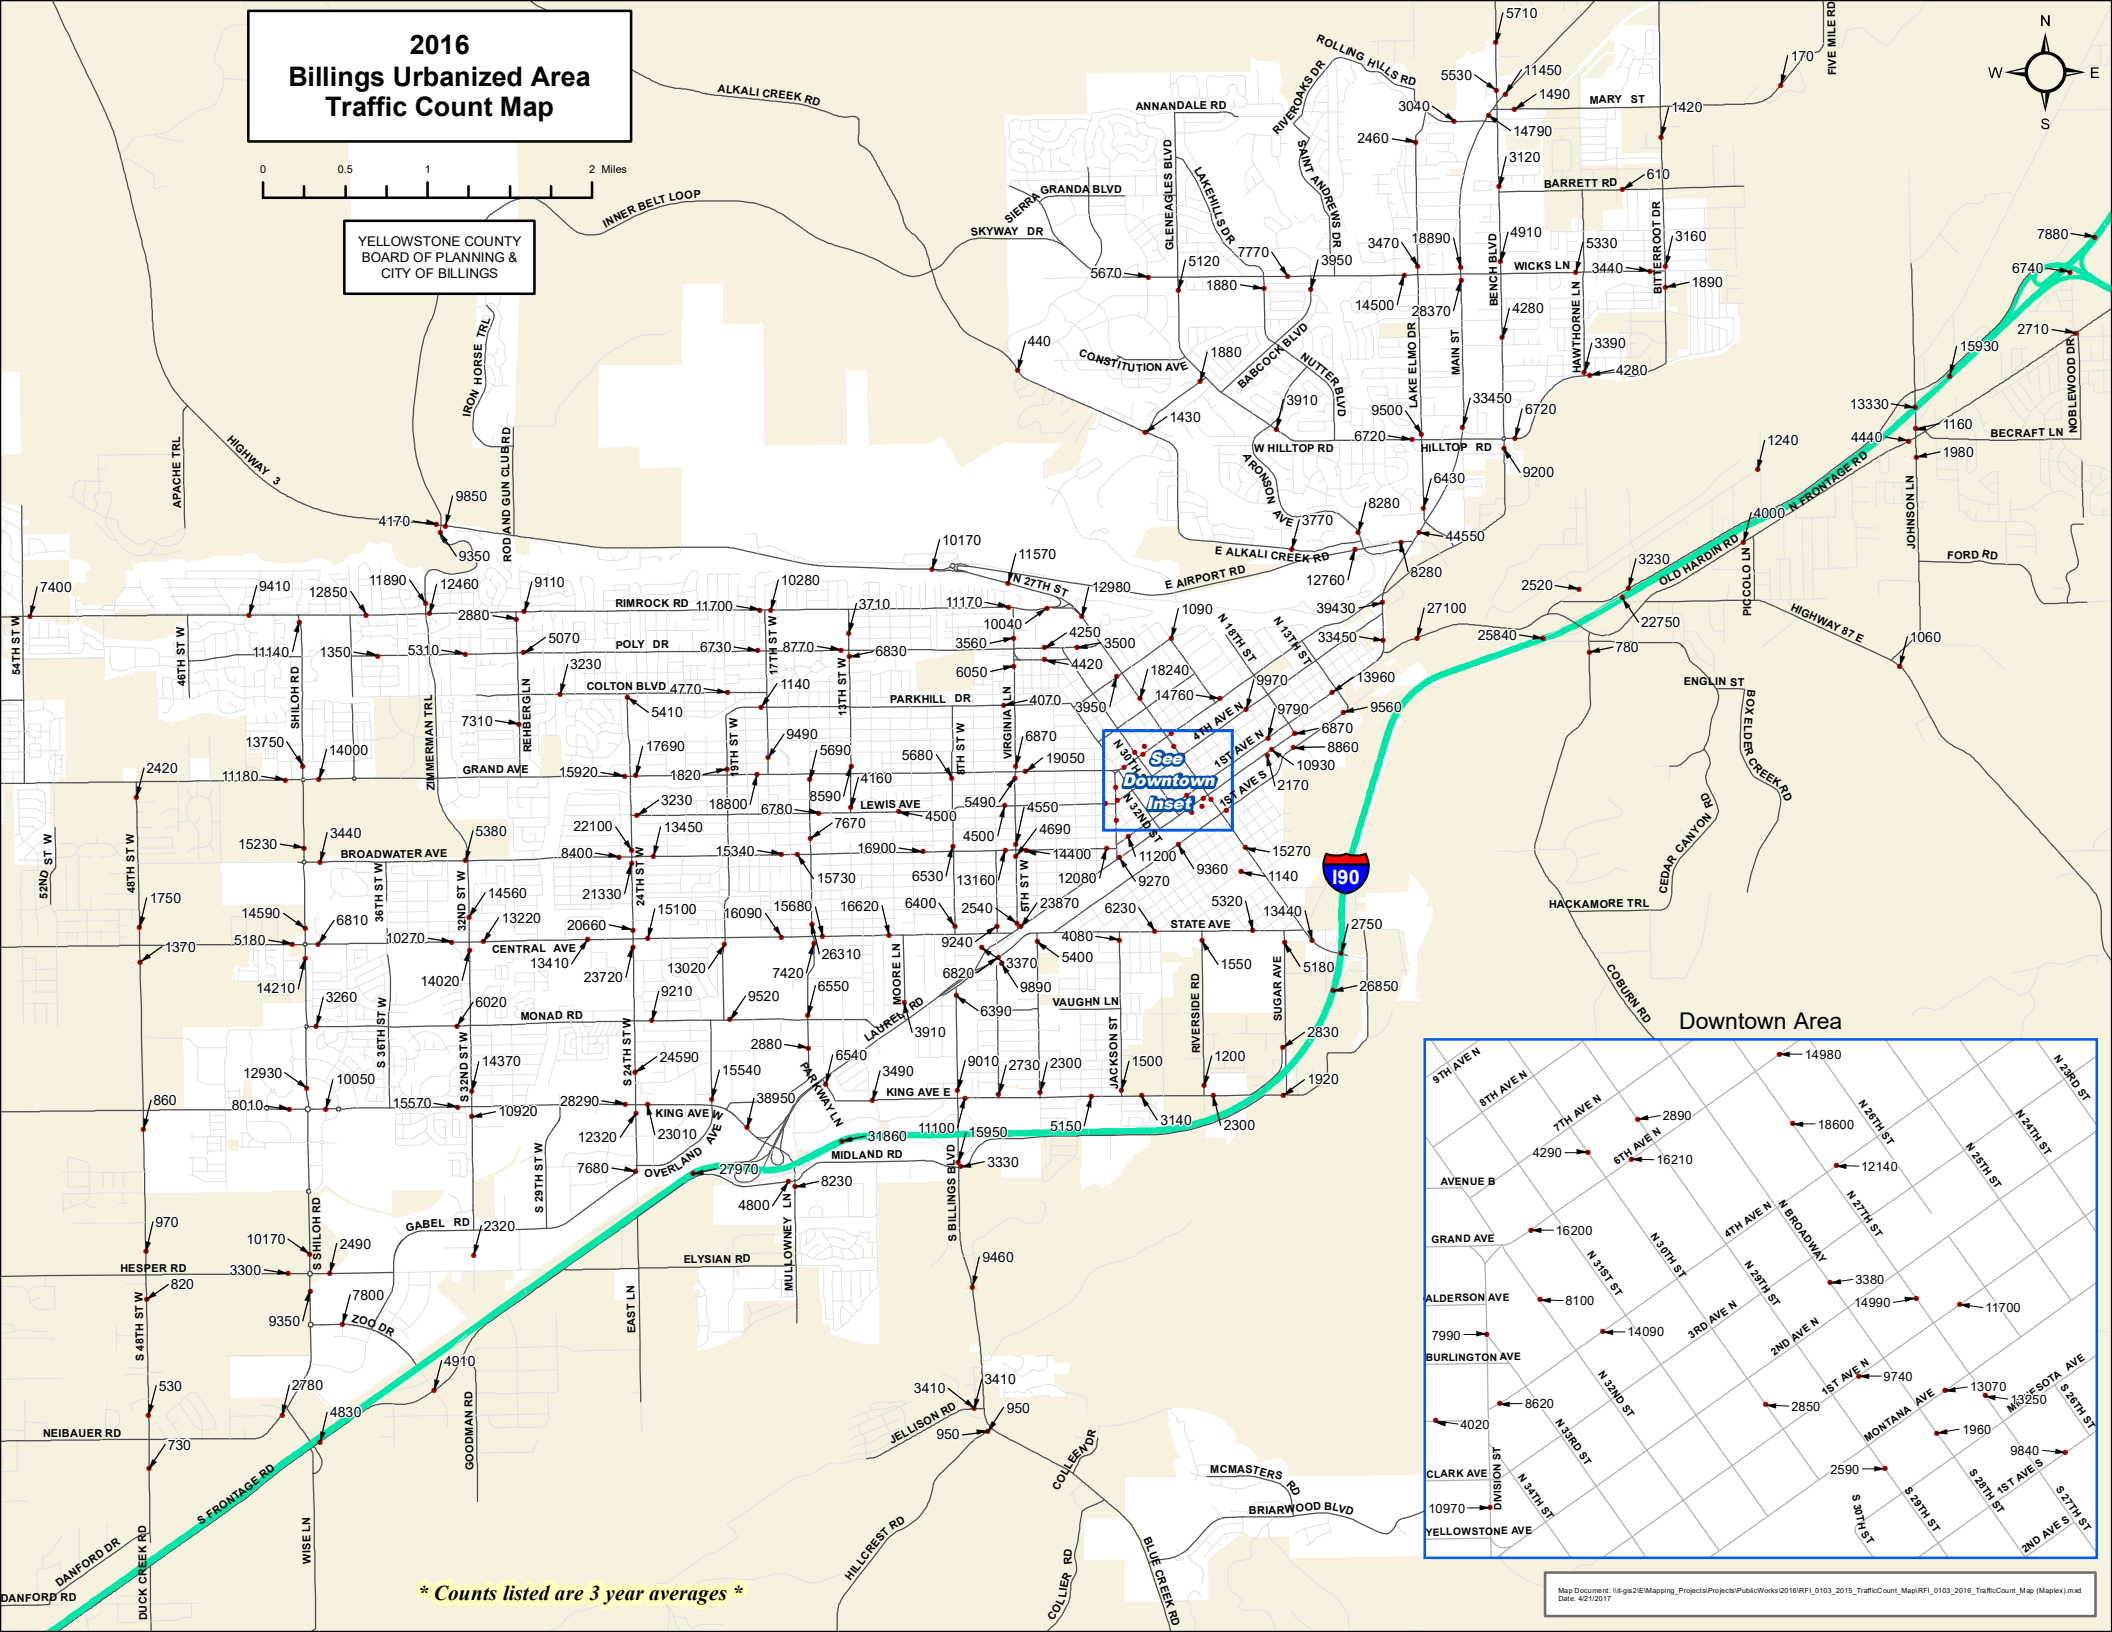

2016 Billings Urbanized Area Traffic Count Map

YELLOWSTONE COUNTY BOARD OF PLANNING & CITY OF BILLINGS

See Downtown Inset

Downtown Area

* Counts listed are 3 year averages *