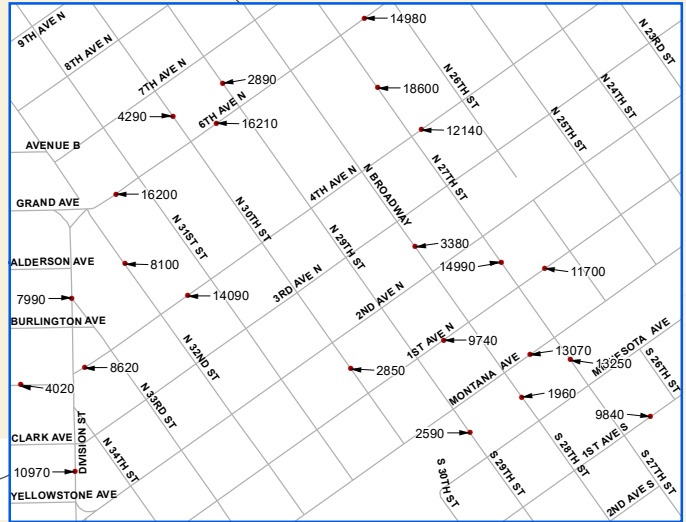

2016 Billings Urbanized Area Traffic Count Map

YELLOWSTONE COUNTY BOARD OF PLANNING & CITY OF BILLINGS

See Downtown Inset

Downtown Area

* Counts listed are 3 year averages *