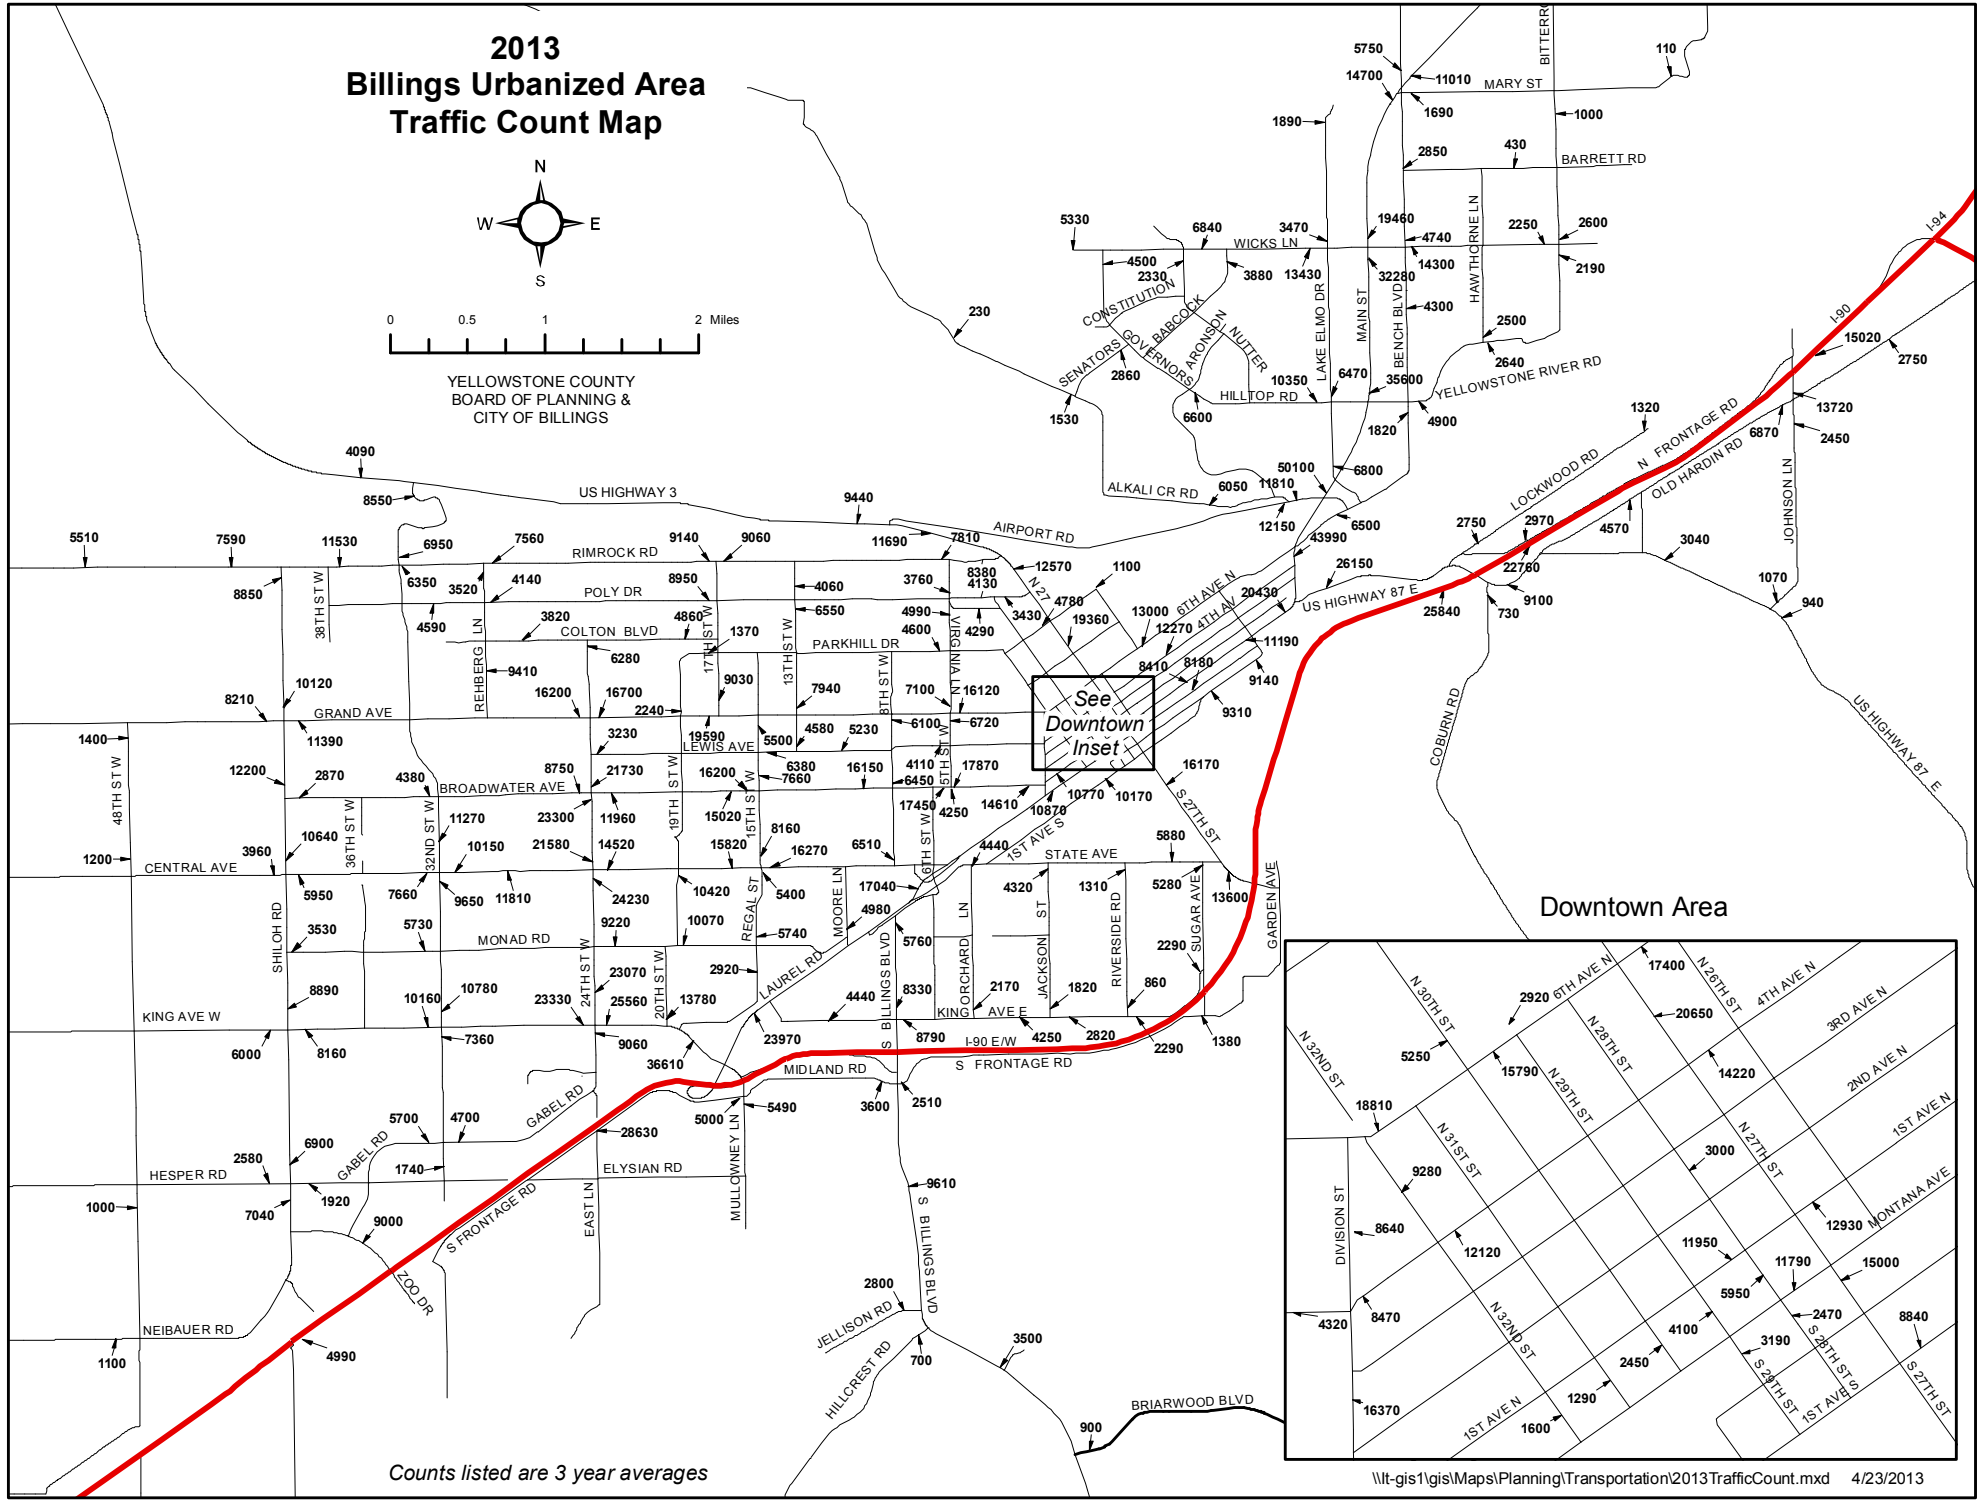

# 2013 Billings Urbanized Area Traffic Count Map

YELLOWSTONE COUNTY  
BOARD OF PLANNING &  
CITY OF BILLINGS

See  
Downtown  
Inset

Downtown Area

Counts listed are 3 year averages