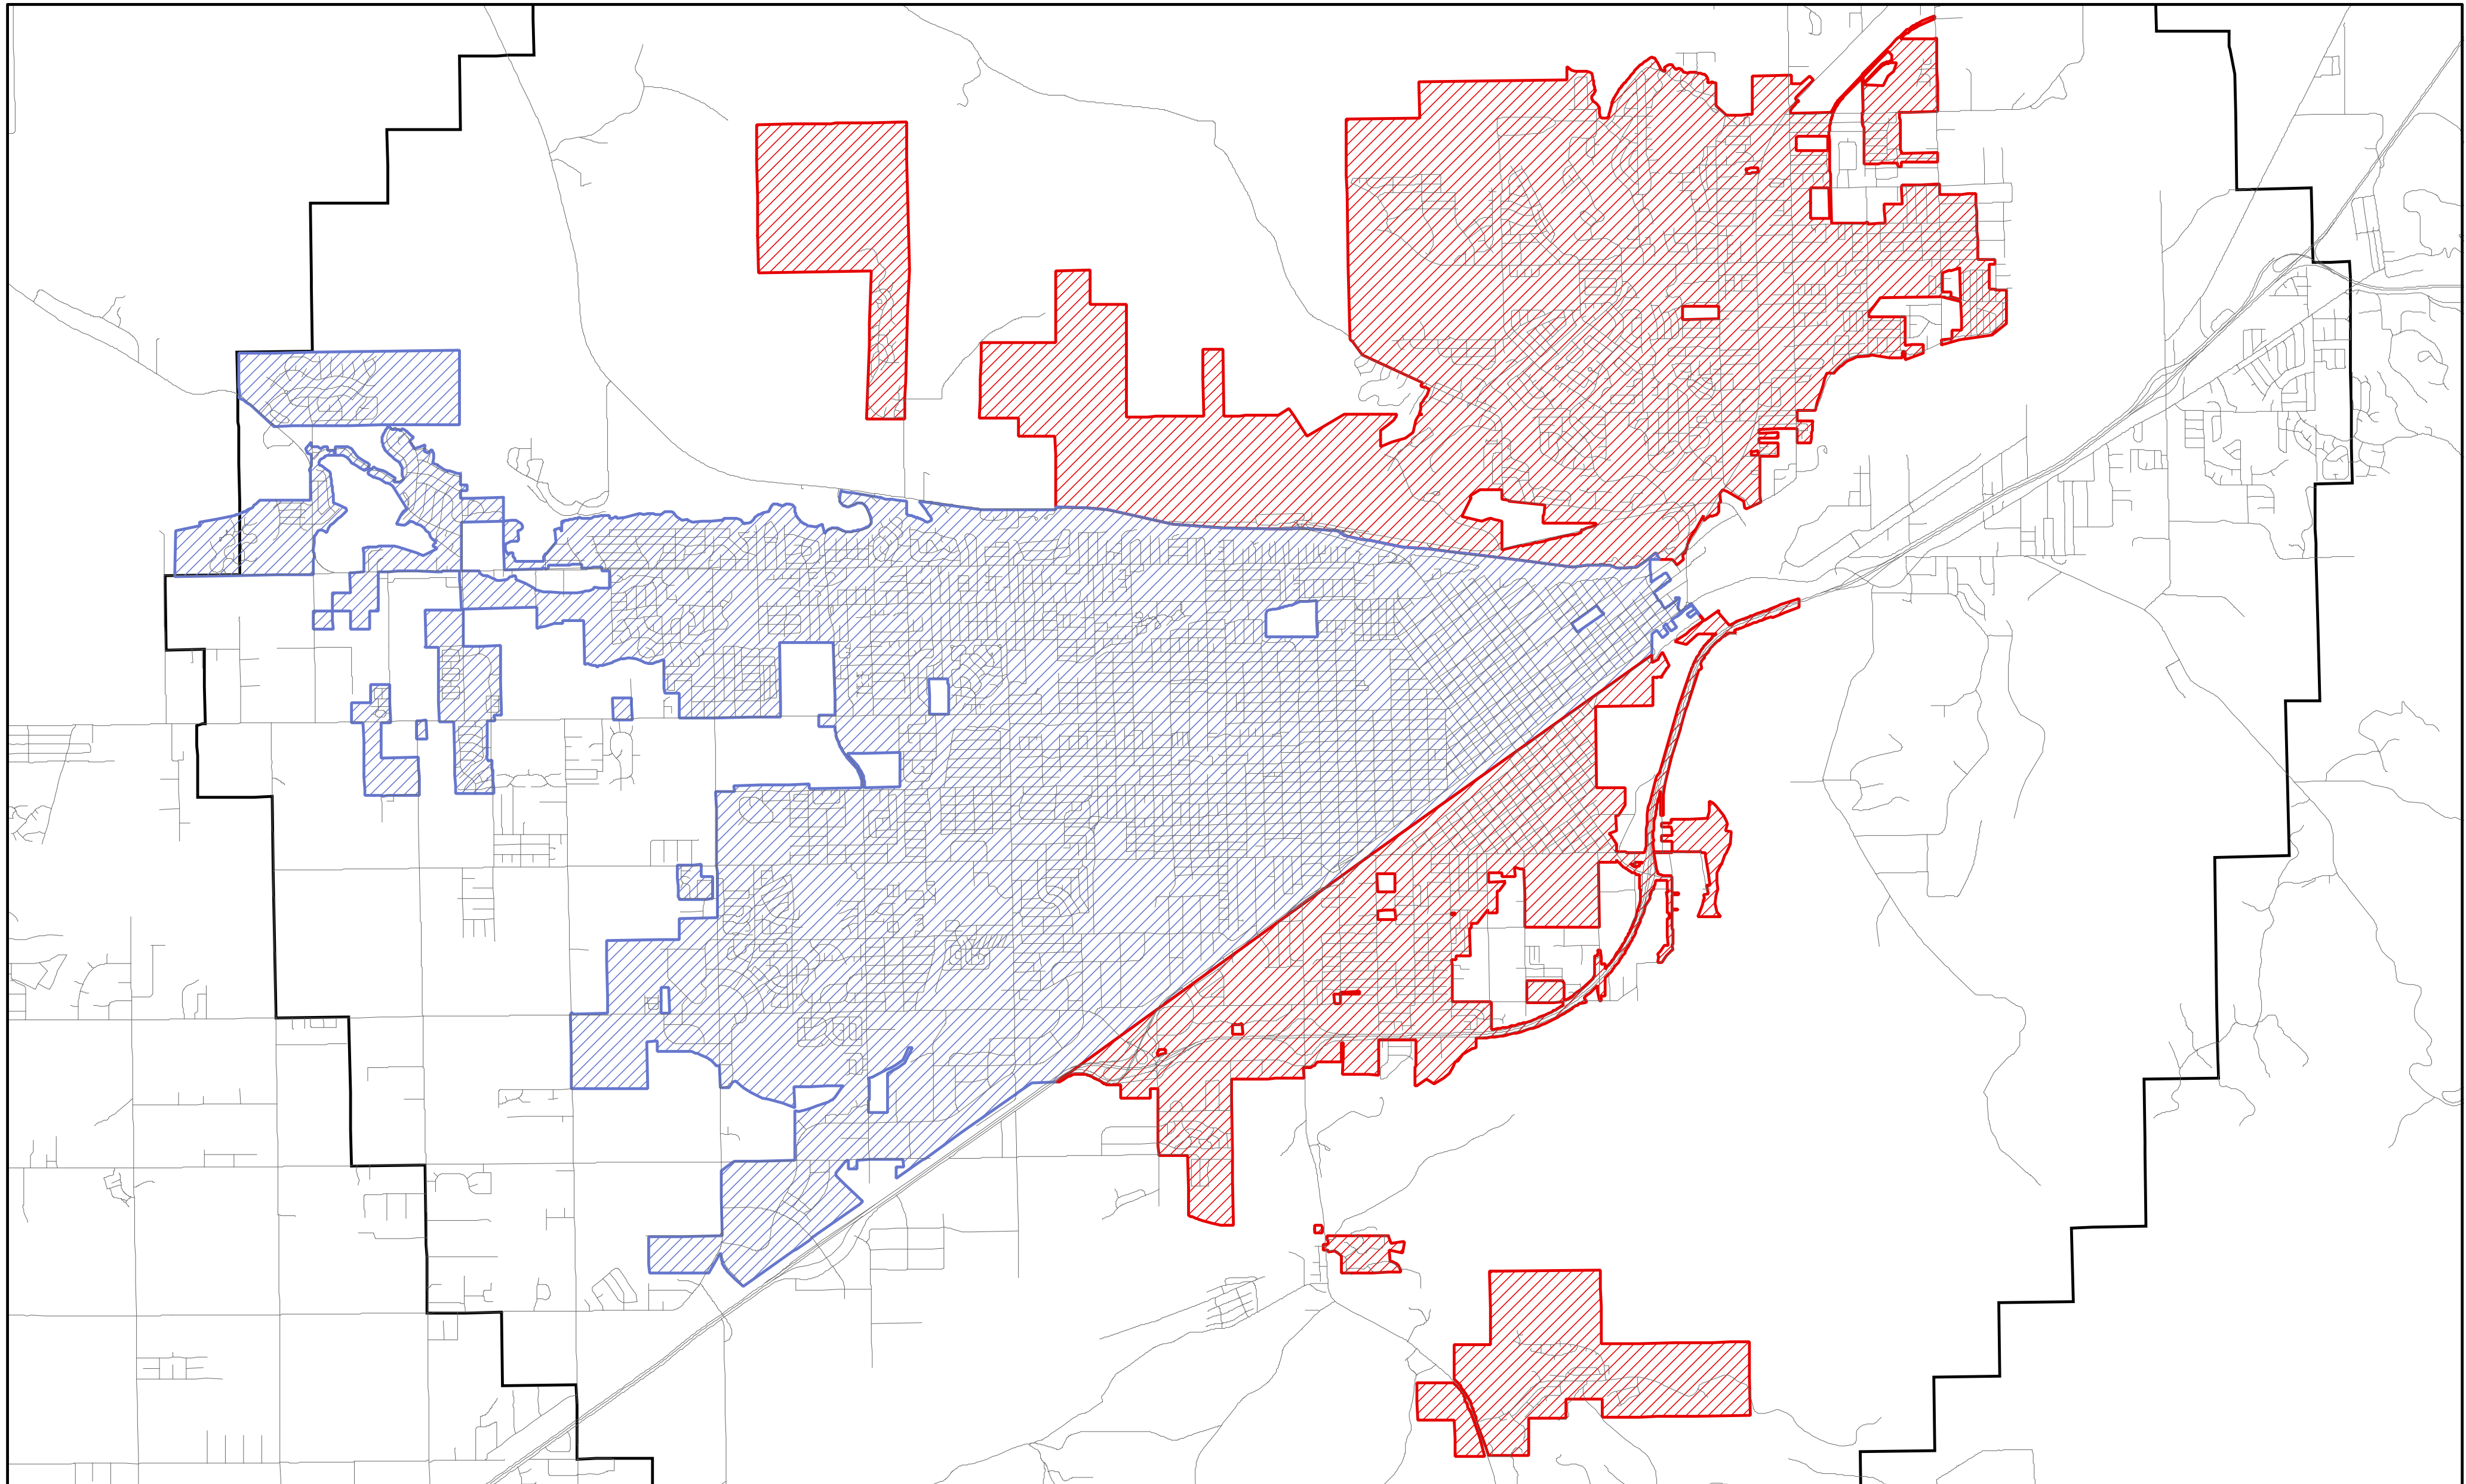

CITY CODE ENFORCEMENT OFFICERS' AREAS

Code Enforcement Areas

-  Vegge
-  Meyer

Prepared by Planning and Community Services Department Updated 3/23/2009